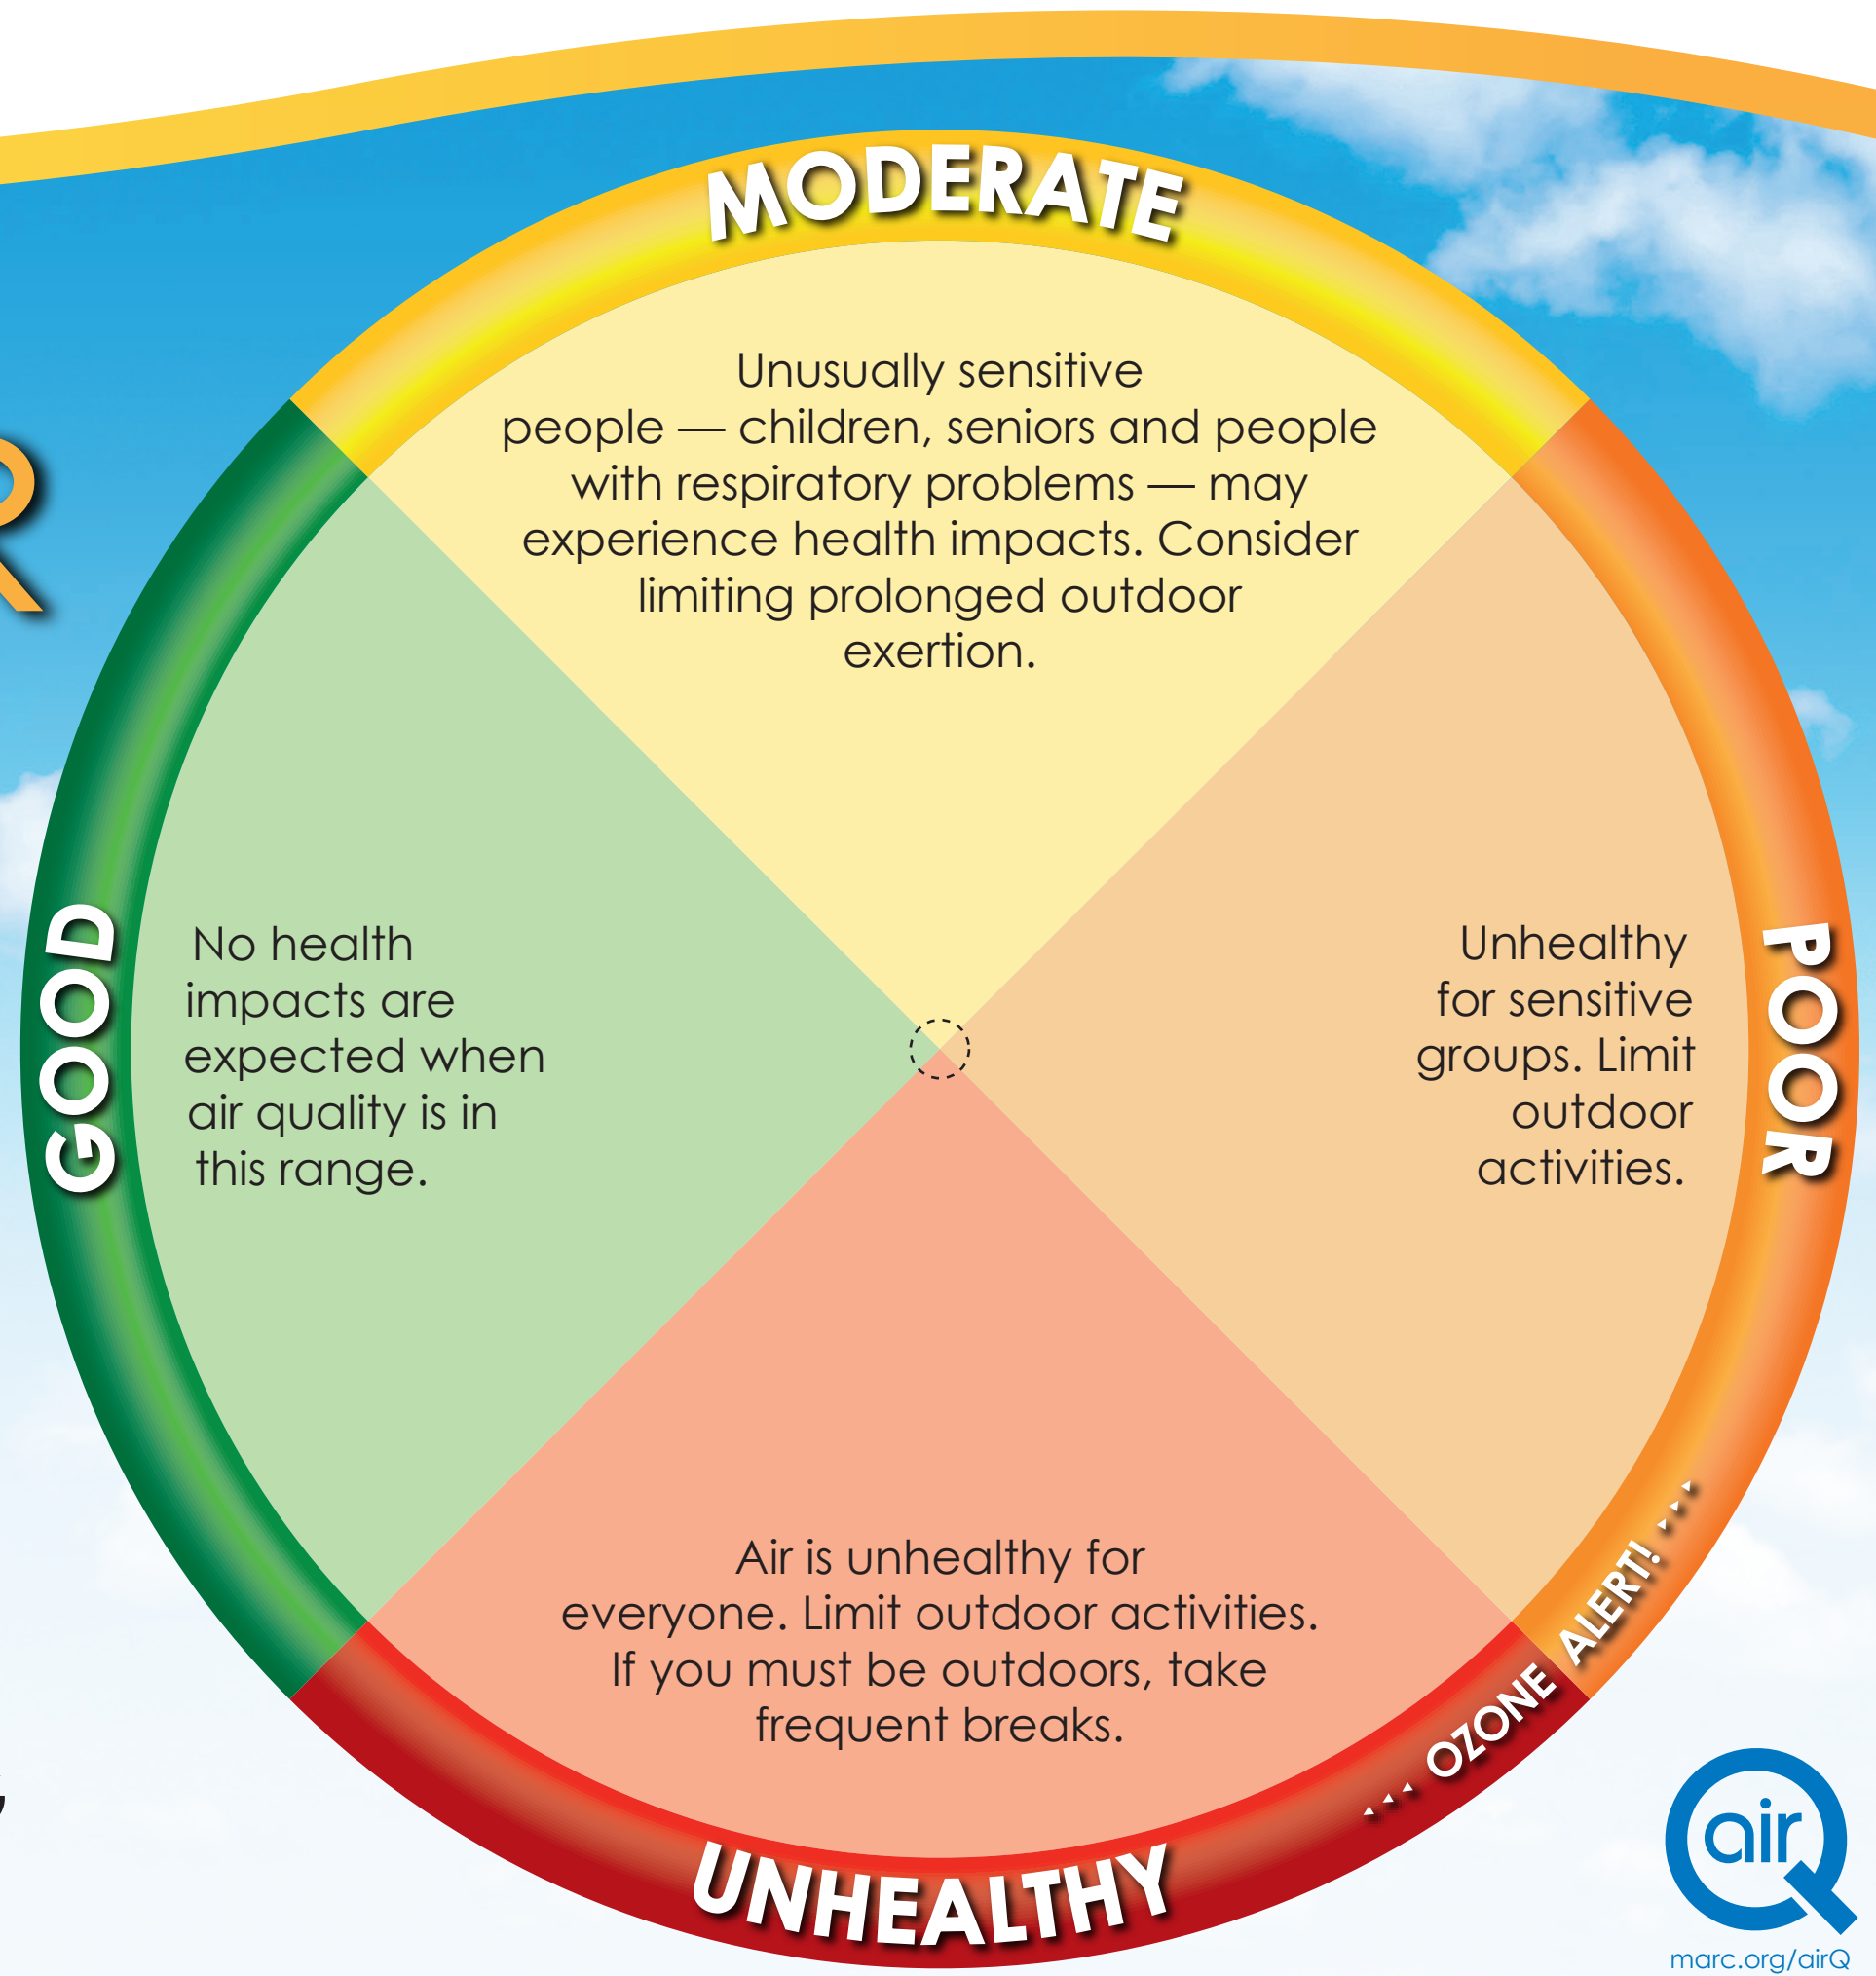

## On Ozone Alert Days:

**CARPOOL • BUS  
BIKE • WALK**

**DON'T IDLE MORE  
THAN 30 SECONDS**

**REFUEL IN THE EVENING  
STOP AT THE CLICK**

The logo consists of a blue arrow pointing upwards, with a white outline. The word "SKYCAST" is written in white, bold, sans-serif capital letters across the center of the arrow's shaft. Below the arrow's shaft is a blue teardrop shape, also with a white outline, containing a dashed white circle in its center.

**SKYCAST**